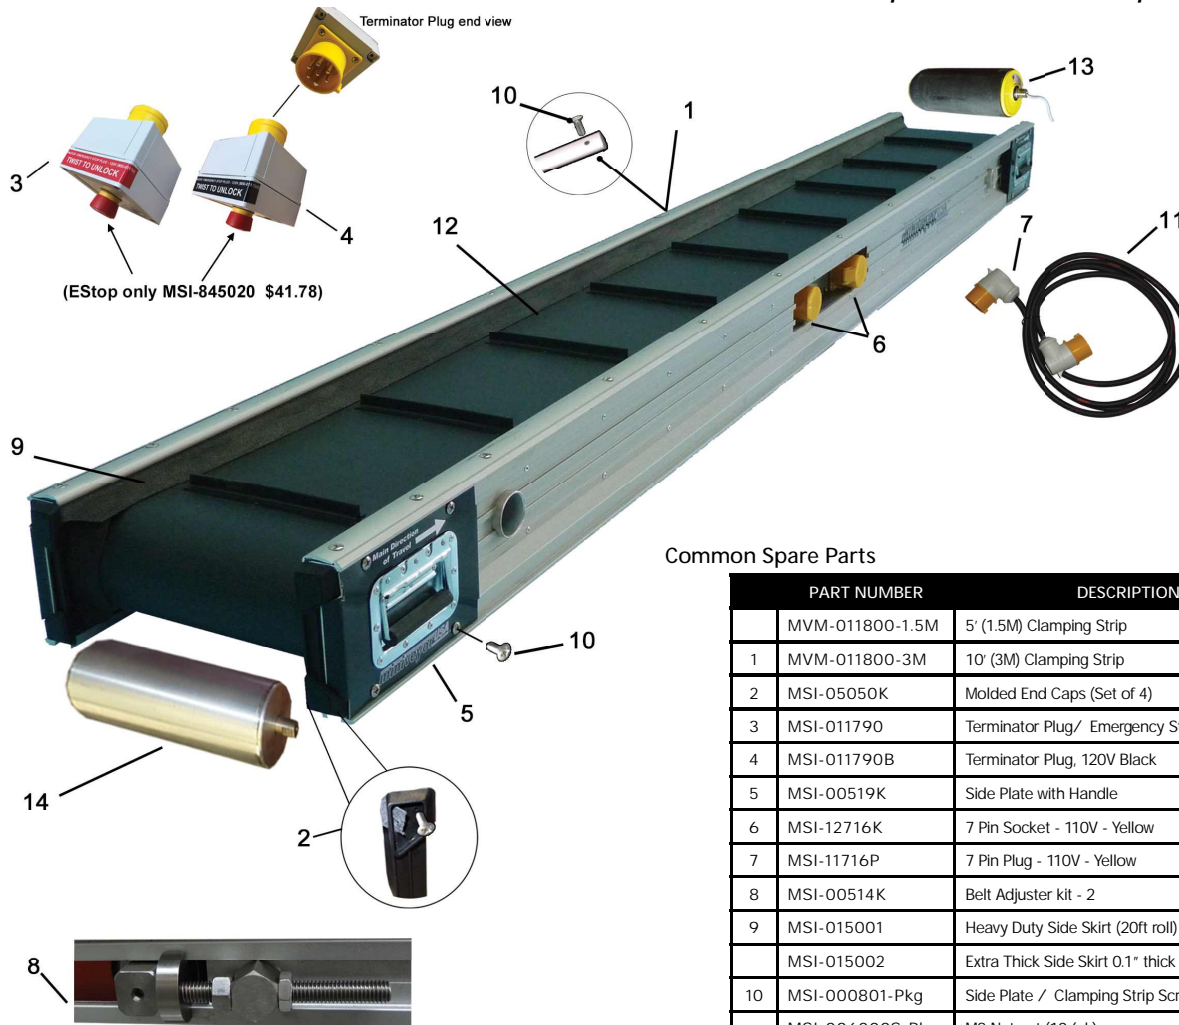

2020 Spare Parts Description List - 120V

Common Spare Parts

PART NUMBER	DESCRIPTION
	MVM-011800-1.5M 5' (1.5M) Clamping Strip
1	MVM-011800-3M 10' (3M) Clamping Strip
2	MSI-05050K Molded End Caps (Set of 4)
3	MSI-011790 Terminator Plug/ Emergency Stop
4	MSI-011790B Terminator Plug, 120V Black
5	MSI-00519K Side Plate with Handle
6	MSI-12716K 7 Pin Socket - 110V - Yellow
7	MSI-11716P 7 Pin Plug - 110V - Yellow
8	MSI-00514K Belt Adjuster kit - 2
9	MSI-015001 Heavy Duty Side Skirt (20ft roll)
	MSI-015002 Extra Thick Side Skirt 0.1" thick (20ft roll)
10	MSI-000801-Pkg Side Plate / Clamping Strip Screws (10/pk)
	MSI-006000S-Pkg M8 Nutsert (10/pk)
11	MSI-02745S 15' Interconnection Cable - 10' Conveyor
	MSI-02760S 20' Interconnection Cable - 15' Conveyor
	MSI-02775S 25' Interconnection Cable - 20' Conveyor

20" Wide Conveyor Spare Parts

PART NUMBER	DESCRIPTION
MSI-01280K	20" (52cm) Belt Joining Pins (5/set)
MSI-01219M	10x20" (3M52) Smooth Belt
MSI-01201L	10x20" (3M52) 1" Cleated Belt
MSI-01218M	15x20" (4.5M52) Smooth Belt
MSI-01228L	15x20" (4.5M52) 1" Cleated Belt
MSI-01223M	20x20" (6M52) Smooth Belt
MSI-01238L	20x20" (6M52) 1" Cleated Belt
MSI-56474	20" Belt Fasteners - Box of 4
MSI-20009R	20" (52cm) Drum Motor - 110V - 550W
MSI-030320	20" (52cm) Bed Repair Kit
MSI-200050	20" (52cm) Tail Roller
MSI-020101	20" (52cm) Backstop and Strap
MSI-12660K	Run Capacitor - 60uf
MSI-126160K	Start Capacitor - 160uf
MSI-2CR4253	Start Switch Klixon
MSI-781-1C-120	Relay
MSI-781-1C-SKT	Base